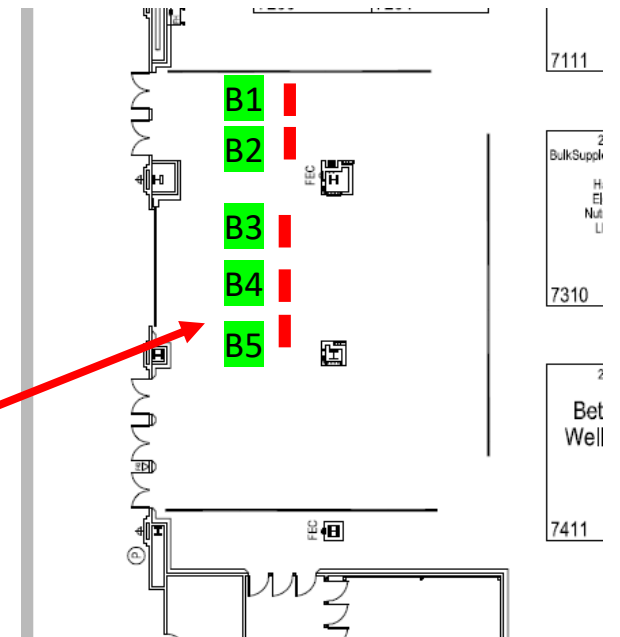

SupplySide West 2020 Lobby Banner Map

**not to exact scale*

Lobby B